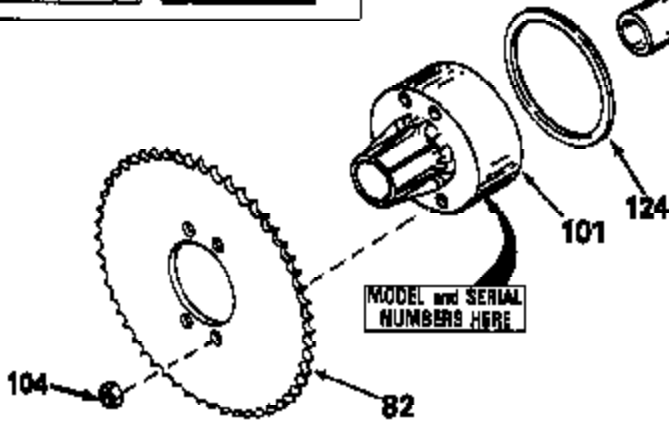

JOIST

SICHER IST DAS:
DAS ORIGINAL

47	48
47A	48A
47B	48B
47C	48C
47D	48D
47E	48E
47H	48H
47L	48L

47M	48M
47P	48P
47R	48R
47V	48V
47W	48W
47X	48X

Ref #	Part Number	Qty	Description
14	778068		Gear, Pinion (16 teeth)
17	786040		Pin, Drive
26	792018		Ring, Retaining
31A	780096		Washer, Thrust
31	780001		Washer (3/4" ID x 1-1/2" OD x 1/16" t hick)
47E	774272		Axle (12-17/32" long)
48E	774271		Axle (15-1/8" long)
82	786051		Sprocket. No Teeth 60. O.D. 9.841
82	786070		Sprocket. No Teeth 48. O.D. 7.920
82	786041A		Sprocket. No Teeth 45. O.D. 7.389
82	786042		Sprocket. No Teeth 40. O.D. 6.650
82	786043		Sprocket. No Teeth 54. O.D. 8.823
90	788067B	100-149	Grease 92.2 bottle Bentonite greas e)
101	774073	Peerless	Differential Carrier Hsg (Incl. 137)
102	774073		Differential Carrier Hsg (Incl. 139)
103	792044		Screw, 5/16-18 x 4"
104	792042		Nut, Lock, 5/16-18 (Use as required)
104A	792061		Washer, Flat, 5/16"
137	780077		Bushing (3/4" ID x 1-1/16" OD x 2-1/1 6" long)
139	780077		Bushing (3/4 ID x 1-1/16" OD x 2-1/16 " long)