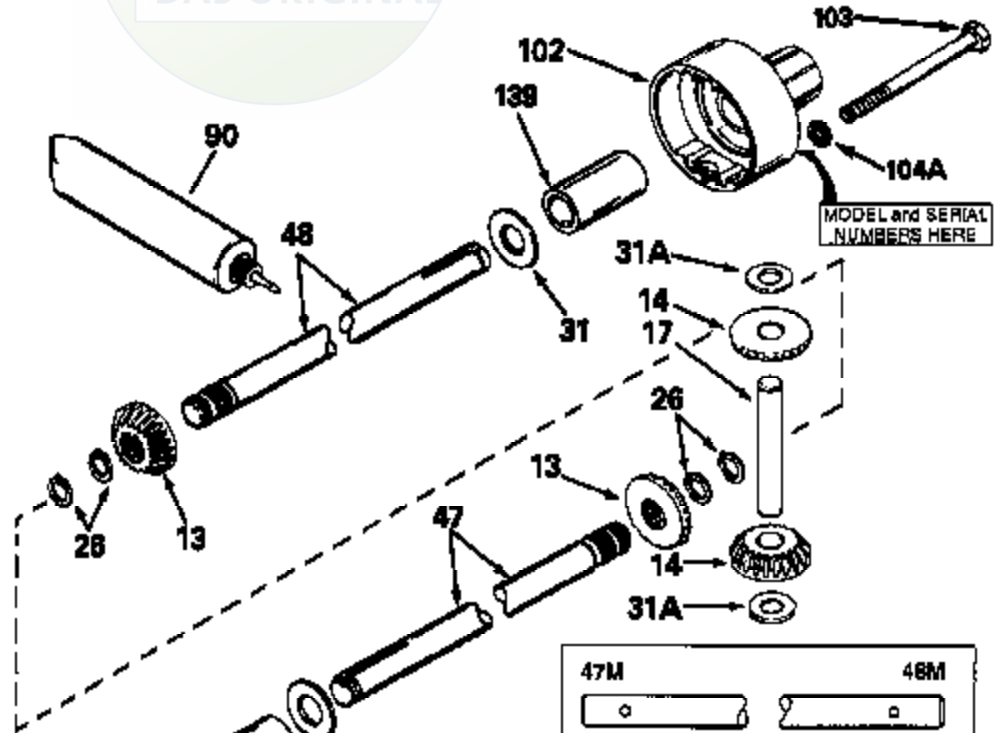

JOIST

SICHER IST DAS:
DAS ORIGINAL

47	48
47A	48A
47B	48B
47C	48C
47D	48D
47E	48E
47H	48H
47L	48L

47M	48M
47P	48P
47R	48R
47V	48V
47W	48W
47X	48X

Ref #	Part Number	Qty	Description
14	778068		Gear, Pinion (16 teeth)
17	786040		Pin, Drive
26	792018		Ring, Retaining
31A	780096		Washer, Thrust
31	780001		Washer (3/4" ID x 1-1/2" OD x 1/16" t hick)
47E	774272		Axle (12-17/32" long)
48E	774271		Axle (15-1/8" long)
82	786051		Sprocket. No Teeth 60. O.D. 9.841
82	786070		Sprocket. No Teeth 48. O.D. 7.920
82	786041A		Sprocket. No Teeth 45. O.D. 7.389
82	786042		Sprocket. No Teeth 40. O.D. 6.650
82	786043		Sprocket. No Teeth 54. O.D. 8.823
90	788067B	100-149	Grease 92.2 bottle Bentonite greas e)
101	774073	Peerless	Differential Carrier Hsg (Incl. 137)
102	774073		Differential Carrier Hsg (Incl. 139)
103	792044		Screw, 5/16-18 x 4"
104	792042		Nut, Lock, 5/16-18 (Use as required)
104A	792061		Washer, Flat, 5/16"
137	780077		Bushing (3/4" ID x 1-1/16" OD x 2-1/1 6" long)
139	780077		Bushing (3/4 ID x 1-1/16" OD x 2-1/16 " long)